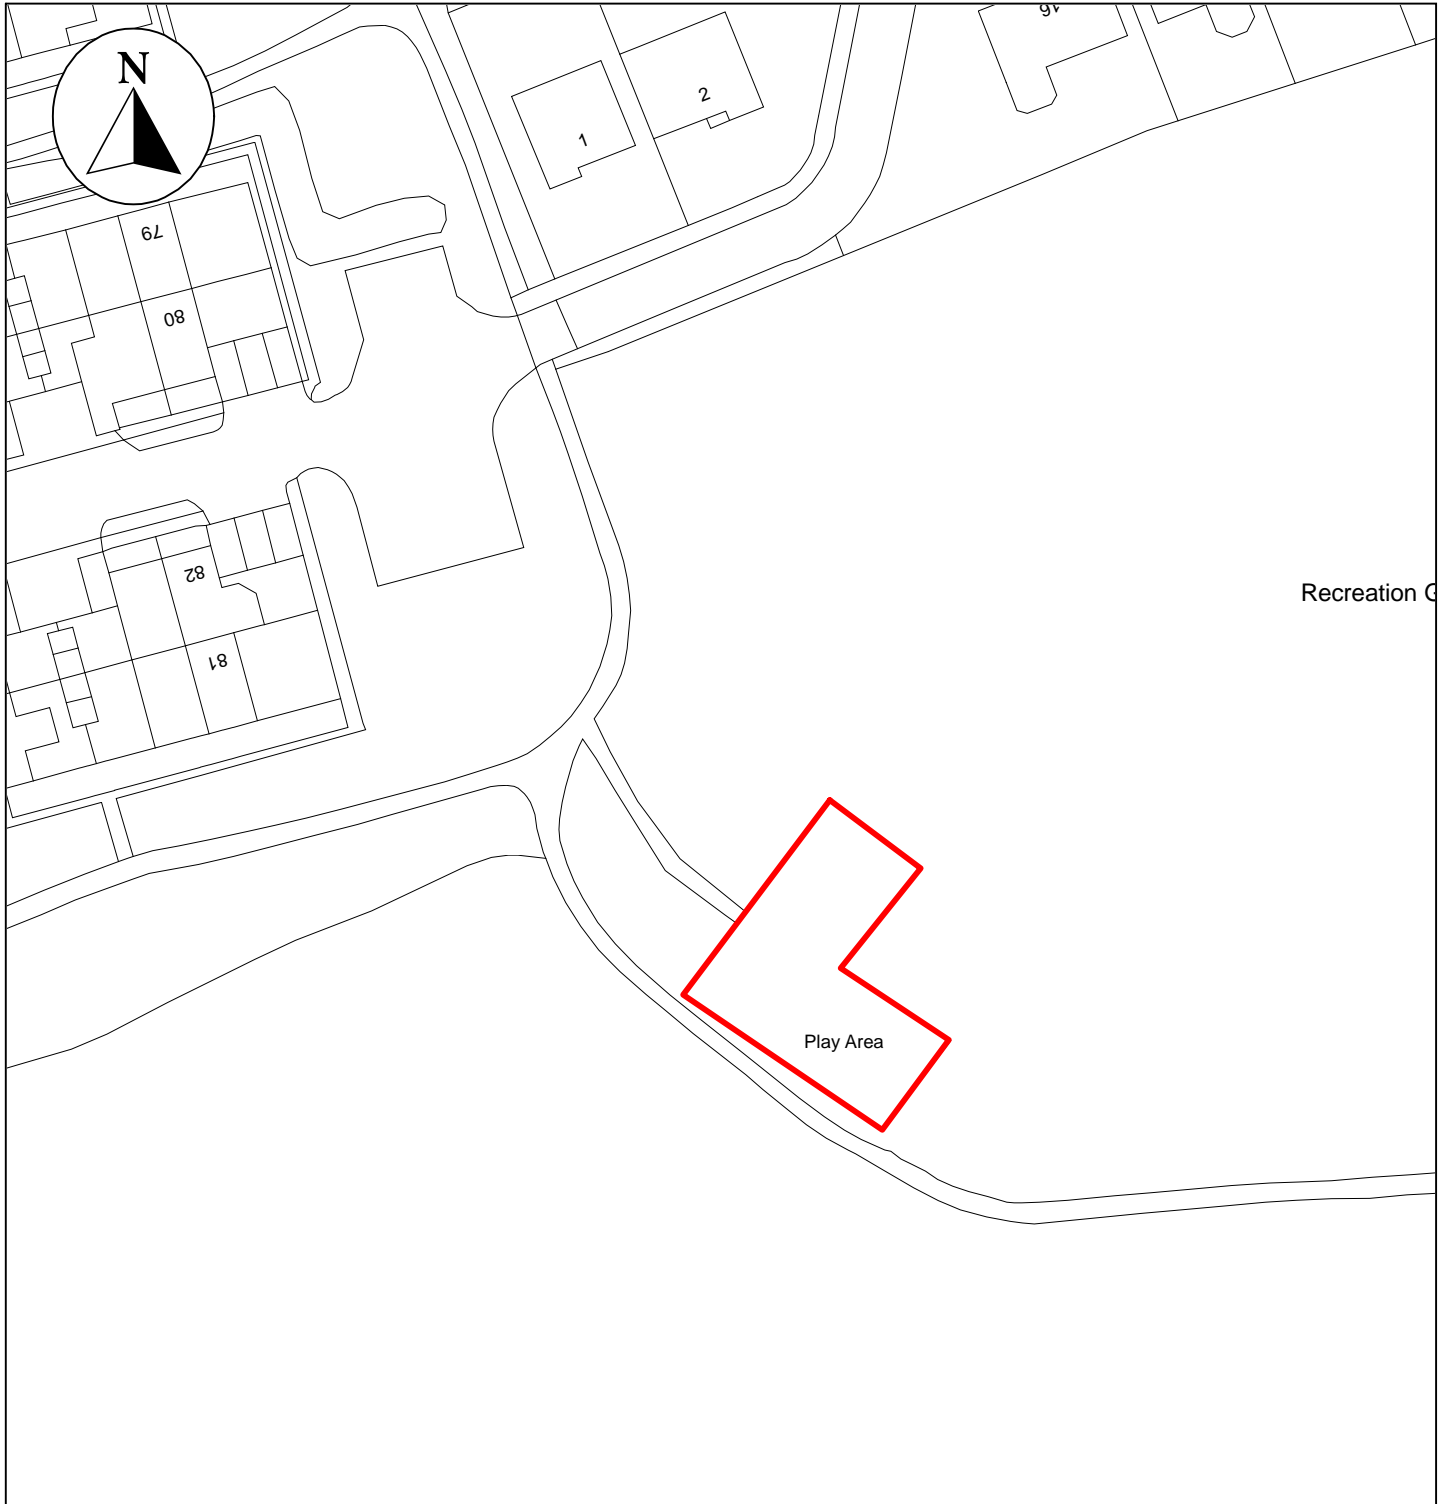

# Public Space Protection Order Cumberland Council 2024

ANTI-SOCIAL BEHAVIOUR CRIME AND  
POLICING ACT 2014

**Land at Richmond Green, Carlisle, CA2 6SZ**

Neighbourhoods  
Education and Enforcement  
Allerdale House  
Workington  
CA14 3YJ

Scale: 1 : 750  
Date: February 2024

©crown copyright database rights 2024  
ordnance survey AC0000861732